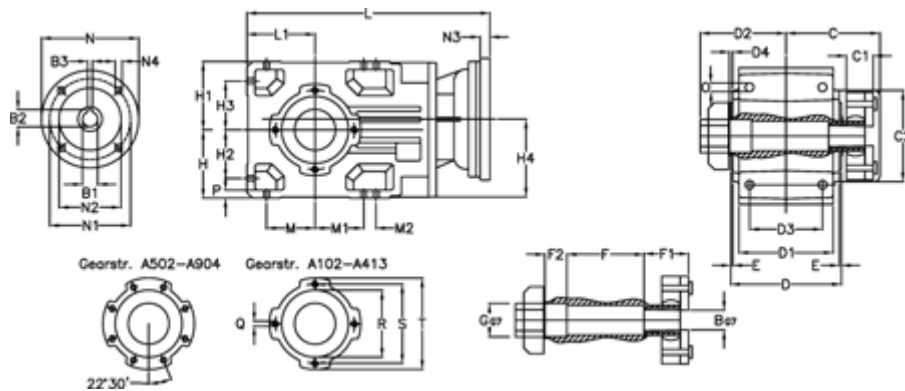

Article number: 296003502256445

Description: Bevel helical gearbox
A352QF40-22,5-P112B5

Measures

B = 40	D1 = 166	F2 = 53	L = 389.0	N3 = 4,5
B1 = 28	D2 = 80	G = 42	L1 = 100	N4 = M12x16
B2 = 31.3	D3 = 135	GA = 43	M = 73.0	O = 12.0
B3 = 8	d4 = 5.0	H = 100	M1 = 73.0	P = 11
C = 70.0	Description = A352 QF-xx P112 B5	H1 = 100	M2 = 11	Q = M10x17
C1 = 24	E = 3.5	H2 = 73.0	N = 250	R = 110
C2 = 90.0	F = 12.0	H3 = 73.0	N1 = 215	S = 130
D = 173	F1 = 48.0	H4 = 114.0	N2 = 180	T = 150